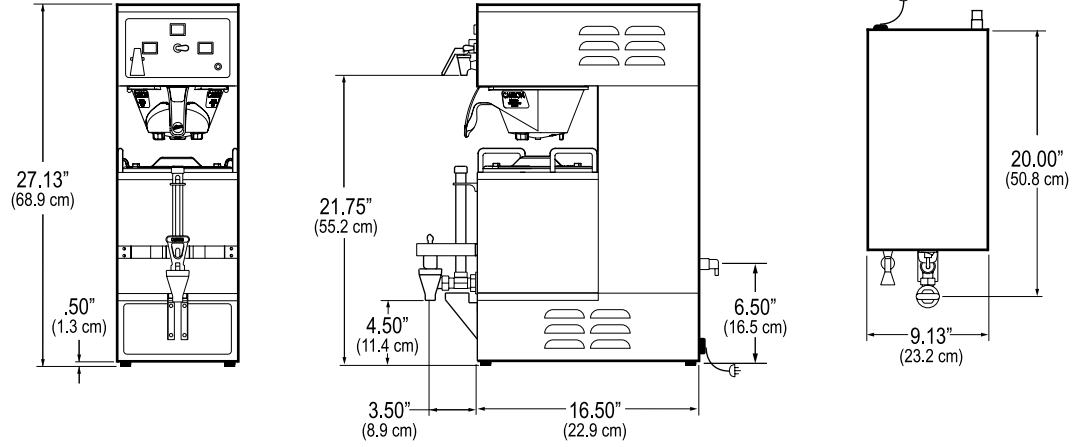

OPTIONS

- 2.5,, adjustable plastic legs.
- Oversize Stainless Steel Brew Basket.

GEM-120A-10
GEM-120A-12*
GEM-120A-30

SPECIFICATIONS

| MODEL | DIMENSIONS (H x W x D) | VOLTAGE | AMPS | WATTS | WIRE | HERTZ | WATER CONNECTION | SHIP WEIGHT (LBS.) | CUBE (CU. FT.) |
|--------------|---------------------------|---------|------|-------|-------|----------|------------------|--------------------|----------------|
| GEM-120A-10 | 27.13" x 9.13" x 20.25" | 120V | 15A | 1775W | 2 W+G | 50/60 Hz | 1/4" Flare | 41 | 7.66 |
| GEM-120A-12* | 27.13" x 9.13" x 20.25" | 120V | 15A | 1775W | 2 W+G | 50/60 Hz | 1/4" Flare | 41 | 7.66 |
| GEM-120A-30 | 27.13" x 9.13" x 20.25" | 220V | 9.9A | 2175W | 2 W+G | 50/60 Hz | 1/4" Flare | 41 | 7.66 |

Dimensions (HxWxD).....11" x 9" x 9"

GEM-5 HEATED SATELLITE SERVING STAND

Raises Satellite to 9.75" for decanter service.

Dimensions (HxWxD).....9.75" x 9" x 9"
 Power.....115V/100W

GEM-8 HEATED SATELLITE SERVING STAND

Raises Satellite to 5.38" for cup service.

Dimensions (HxWxD).....5.38" x 9" x 9"
 Power.....115V/100W

STAINLESS STEEL DRIP TRAYS

Perfect for Gemini Systems and Stands

Dimensions (HxWxD).....0.75" x 8" x 5"