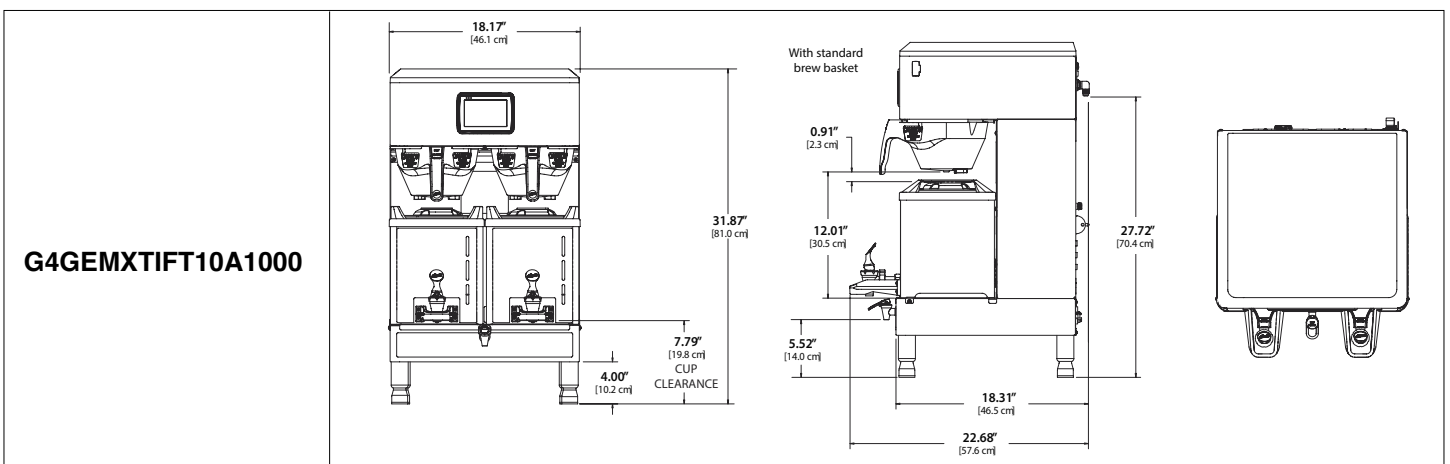

G4 GemX™ IntelliFresh® Coffee Brewer

Dimensions

MODEL#	DESCRIPTION	HEIGHT x WIDTH x DEPTH	BREWED FILL WEIGHT	BREWED L/HR
G4GEMXSIFT63A1000	Single, 1.5 Gallon with IntelliFresh, FreshTrac	31.87" x 10.50" x 22.68"	68.4 lbs.	4.5/10.0
G4GEMXTIFT10A1000	Twin, 1.5 Gallon with IntelliFresh, FreshTrac	31.87" x 18.17" x 22.69"	128.4 lbs.	15.0/21.0