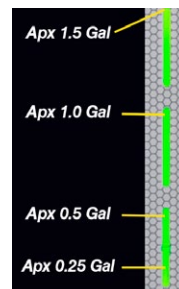

Encapsulated control board – Protects against steam, water and impact.

Field selectable for 0.5, 1.0 or 1.5 gal. batch brewing.

New highly-styled hot water faucet provides easy access to an unlimited supply of hot water for teas, soups, instants or other general need.

GemX Satellite Features

Easy Maintenance – Smart, water-tolerant design.

Intuitive FreshTrac LED System – Communicates freshness and volume at a distance – no distracting alarms.

Satellite Bottom Sloping Design – Allows full evacuation. Easy to empty and clean.

User Selectable LED Colors – Green, White, Yellow or Red. Select “fresh” color and a 2nd color for “Quality Expired.”

- **COLOR 1** – Flashes During Brew Cycle
- **COLOR 1** – Solid ON Indicates “Fresh”; programmable from 20 to 230 min.
- **COLOR 2** – Flashes to indicate “Quality Expired”. Continuous for up to 18 hours.
- **SOLID BLUE** – Indicates volume after warmer is OFF; Warmer turns off automatically after 18 hours from start of brew cycle. No light indicates satellite is empty.