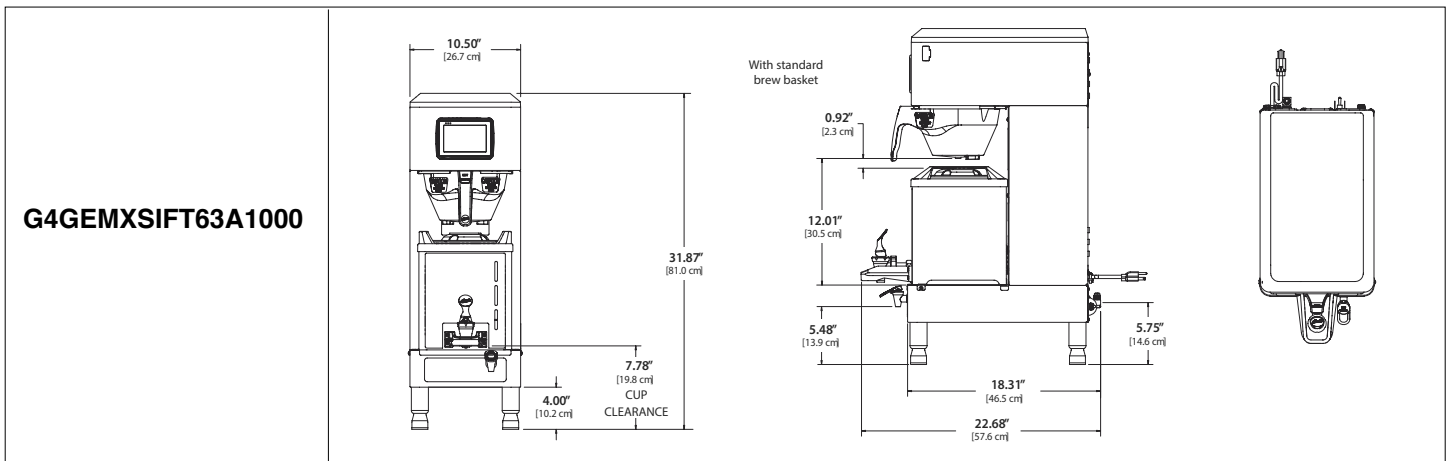

G4 GemX™ IntelliFresh® Coffee Brewer

Dimensions

MODEL#	DESCRIPTION	HEIGHT x WIDTH x DEPTH	BREWED FILL WEIGHT	BREWED L/HR
G4GEMXSIFT63A1000	Single, 1.5 Gallon with IntelliFresh, FreshTrac	31.87" x 10.50" x 22.68"	68.4 lbs.	4.5/10.0
G4GEMXTIFT10A1000	Twin, 1.5 Gallon with IntelliFresh, FreshTrac	31.87" x 18.17" x 22.69"	128.4 lbs.	15.0/21.0