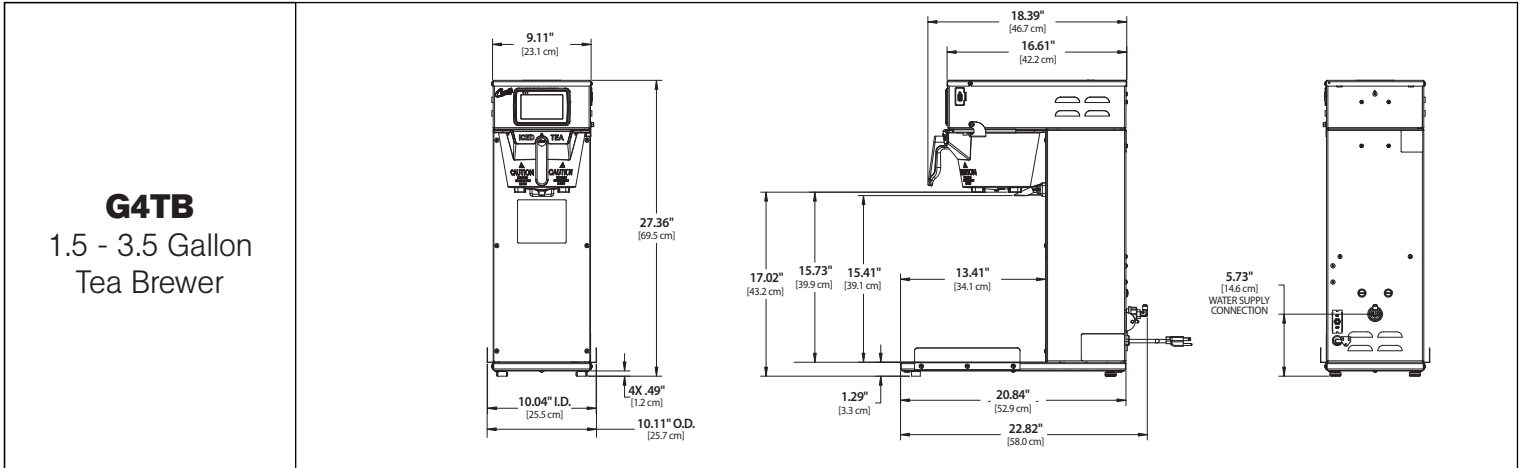

G4TBS Low Profile Tea Brewer

G4TBS

1.5 - 3.5 Gallon Tea Brewer
Shown with TCN1510
1.5 Gallon Dispenser
(Sold Separately)

■ Features

Generation Four (G4) Digital Control Module
Large, 4.3" Touch Screen
Icon-Driven Interface
"Fast Brew" Option
Easily Adjust Time, Volume, Temperature and More
Cold Water Brew Lock-Out
Built-In Self Diagnostic System

Perfecting the art of brewing since 1941

G4TBS Tea Brewer

Specifications

MODEL #	DESCRIPTION	BREW CAPACITY	HEIGHT x WIDTH x DEPTH	BREWER FILL WEIGHT	SHIP WEIGHT	SHIP CUBE
G4TBS	G4 Low Profile Tea Brewer	1.5 - 3.5 Gallons	27.36" x 10.11" x 22.82"	144.2 lbs.	33.0 lbs.	6.28 cu. ft.