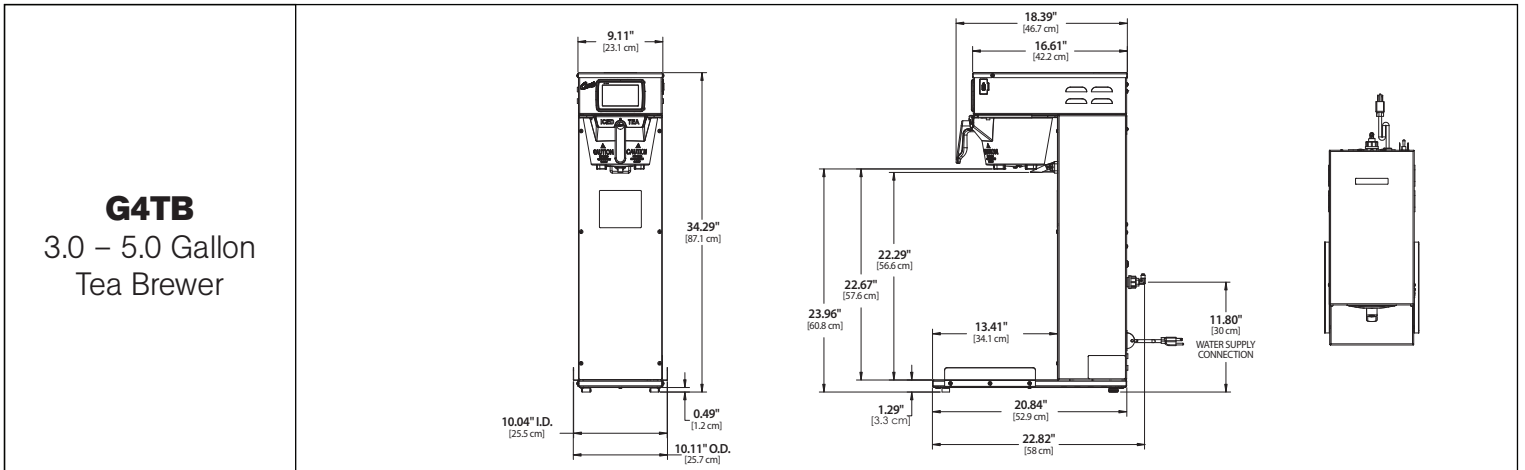

G4TB Tea Brewer

G4TB
3.0 – 5.0 Gallon Tea Brewer
Shown with TCO421A000
4.0 Gallon Dispenser
(Sold Separately)

■ Features

- Generation Four (G4) Digital Control Module
- Large, 4.3" Touch Screen
- Icon-Driven Interface
- "Fast Brew" Option
- Easily Adjust Time, Volume, Temperature and More
- Cold Water Brew Lock-Out
- Built-In Self Diagnostic System

Perfecting the art of brewing since 1941

G4TB Tea Brewer

Specifications

MODEL #	DESCRIPTION	BREW CAPACITY	HEIGHT x WIDTH x DEPTH	SHIP WEIGHT	SHIP CUBE
G4TB	G4 Tea Brewer	3.0 - 5.0 Gallons	34.29" x 10.11" x 22.82"	41.0 lbs.	9.14 cu. ft.