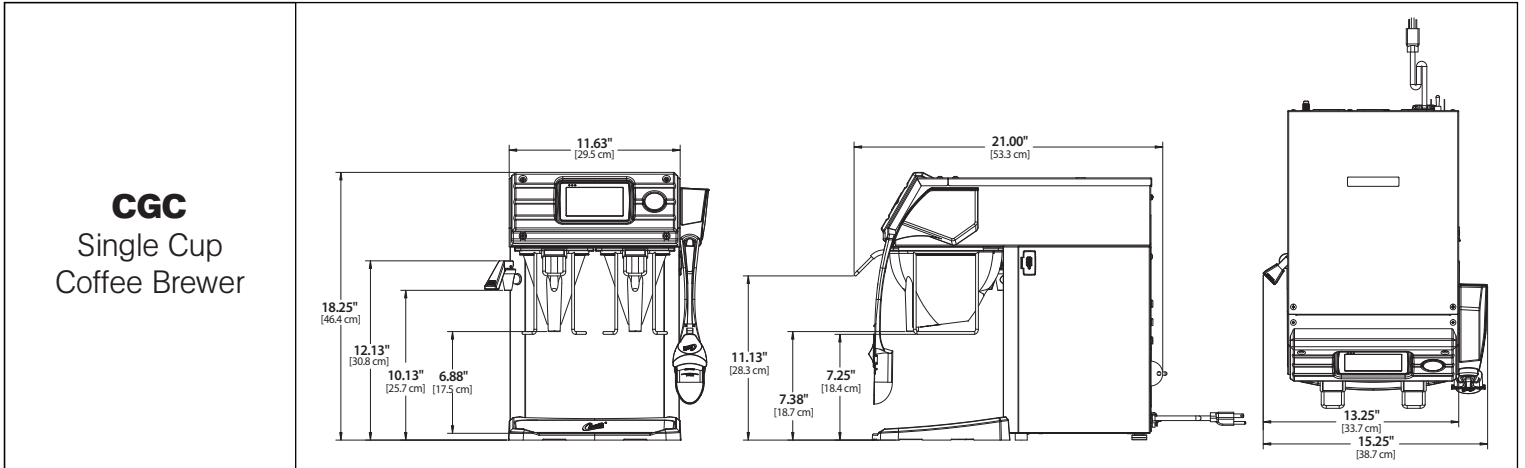

G4 CGC Single Cup Brewing System

CGC
Single Cup
Coffee Brewer

■ Features

- G4 Touch Screen Technology
- Ridges on the Brew Cone Hold Filter Away from the Sides and Bottom for Optimum Extraction
- Brew Cone's Siphon Allows Water to Rise to the Perfect Level Without Exiting
- Pre-Wet/Wash Filter Function
- On-Site Updates
- Hot Water Faucet

Perfecting the art of brewing since 1941

G4 CGC Single Cup Brewing System

Specifications

MODEL #	DESCRIPTION	HEIGHT x WIDTH x DEPTH	CUP CLEARANCE	SHIP WEIGHT	SHIP CUBE
CGC	Gold Cup Single Cup Brewer, Twin	18.25" x 13.25" x 21.00"	6.88"	34.0 lbs.	5.3 cu. ft.